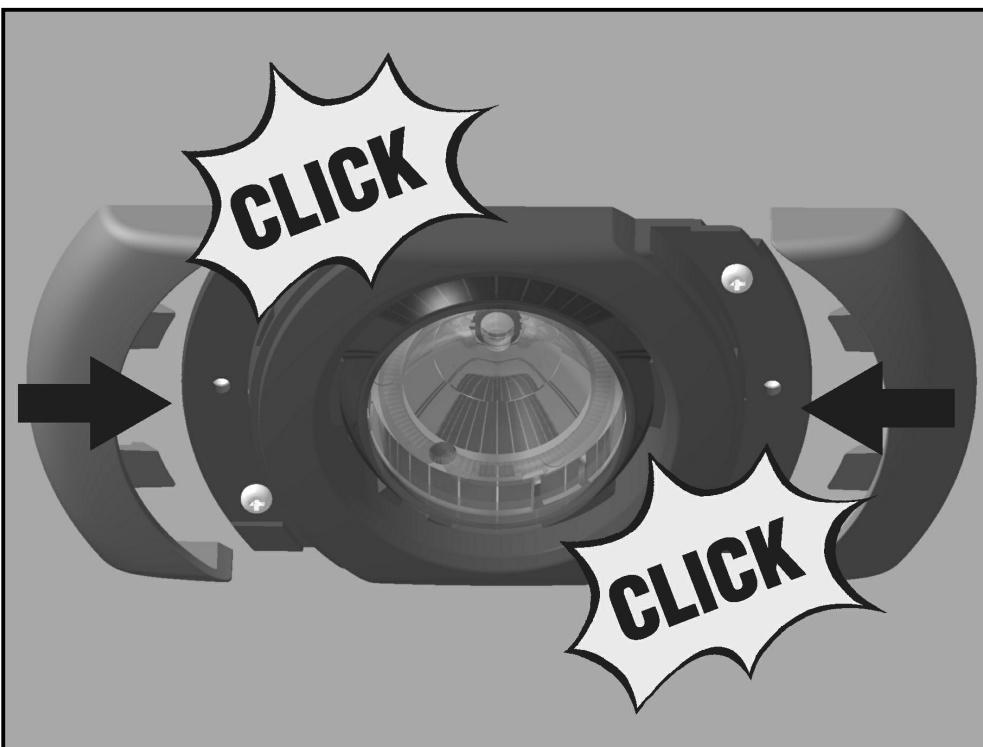

Nicht im Lieferumfang enthalten

Not included with kit

Non fornita

Ingår ej i leveransen

Worden niet meegeleverd

No se incluyen en el suministro

Non in dotazione

Eivät kuulu toimitukseen

4